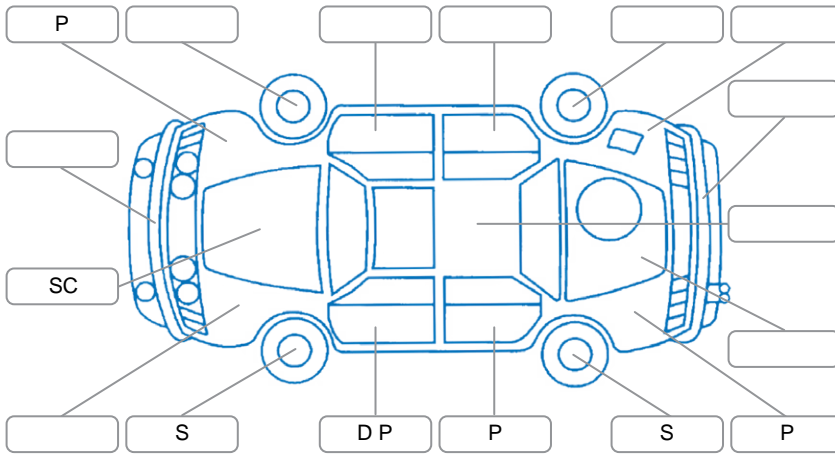

Report ID:	28,247,430	Version:	1
Created:	23 Jun 2026		

Make:	KIA	Model:	Sportage
Body Style:	SUV	Year:	2018
Rego No.:	LMS710	Rego Expiry:	30 Jul 2026
WoF Expiry:	04 Jun 2027	Odometer:	30,000 Kms
Good No.:	28247430	VIN:	KNAPM81AMJ7474071
Next Service:	44,000kms	Service History:	No

Key
 S = Scratch R = Rust C = Crack * = Decals W = Significant scuffs
 D = Dent PT = Paint defect P = Pin dent SC = Stone Chips

Note: some defects and blemishes may not be displayed in the diagram

Body Inspection Comments

Conditions During Body Inspection: Dry

Under Carriage and Under Bonnet Inspection Comments

Interior Comments

Seats:	Good
Carpets:	Good
Panels:	Good
Dashboard:	Good

General Comments

Road Conditions During Test Drive	Dry	
Engine Timing Mechanism	Timing Chain	
Evidence of Cam Belt Replacement	<input type="checkbox"/> Yes <input type="checkbox"/> No	Kms
Inspected by:	LukaAjitvan Woerden	
Published by:	LukaAjitvan Woerden	
Inspection Date:	23 Jun 2026	