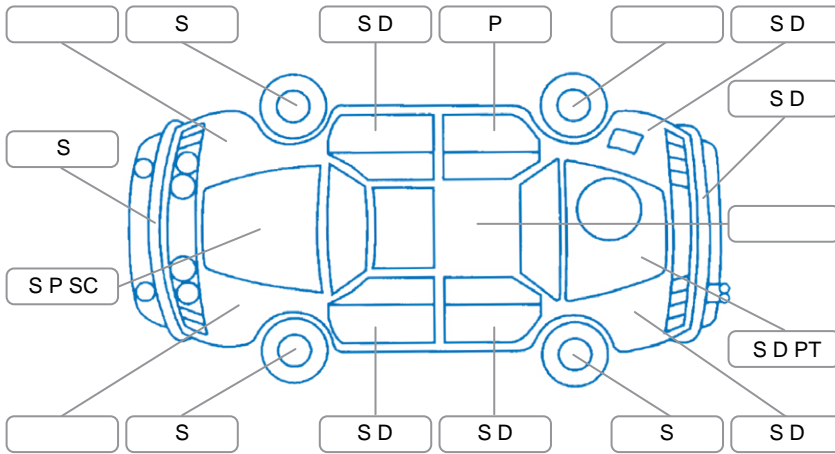

Report ID:	28,247,257	Version:	1
Created:	11 Jun 2026		

Make:	Toyota	Model:	Hiace
Body Style:	Van	Year:	2006
Rego No.:	HGY135	Rego Expiry:	30 Jun 2026
WoF Expiry:	26 Sep 2026	Odometer:	208,559 Kms
Good No.:	28247257	VIN:	7AT0H60FX13039021
Next Service:	Overdue.	Service History:	No

Key

S = Scratch R = Rust C = Crack * = Decals W = Significant scuffs
 D = Dent PT = Paint defect P = Pin dent SC = Stone Chips

Note: some defects and blemishes may not be displayed in the diagram

Body Inspection Comments

Both rear tail lights cracked.

Conditions During Body Inspection

Dry

Under Carriage and Under Bonnet Inspection Comments

oil leaks.

Interior Comments

Seats:	Average
Carpets:	Average
Panels:	Average
Dashboard:	Average

General Comments

Squeaky noise when turning wheel.
 High stop light out.
 Front passenger seat torn.

Road Conditions During Test Drive

Dry

Engine Timing Mechanism

Timing Chain

Evidence of Cam Belt Replacement