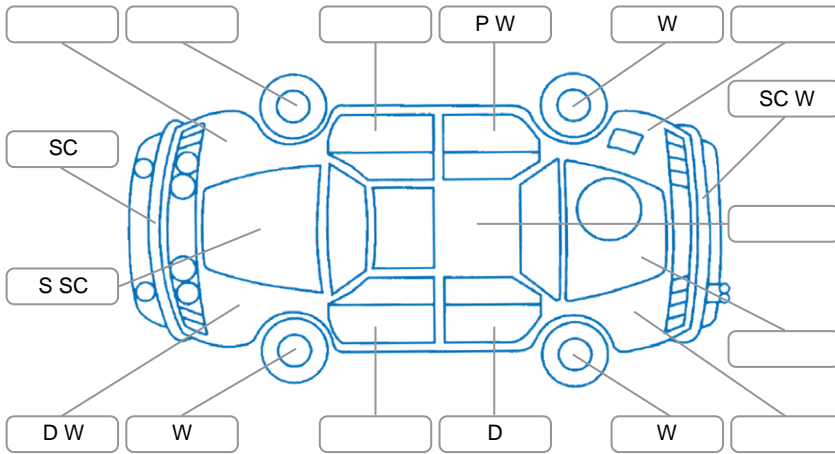

Key
 S = Scratch R = Rust C = Crack * = Decals W = Significant scuffs
 D = Dent PT = Paint defect P = Pin dent SC = Stone Chips

Note: some defects and blemishes may not be displayed in the diagram

Body Inspection Comments

Windscreen stone chips

Conditions During Body Inspection

Dry

Under Carriage and Under Bonnet Inspection Comments

Engine oil leak
 Left outer cv boot grease leak

Interior Comments

Seats:	Good
Carpets:	Good
Panels:	Good
Dashboard:	Good