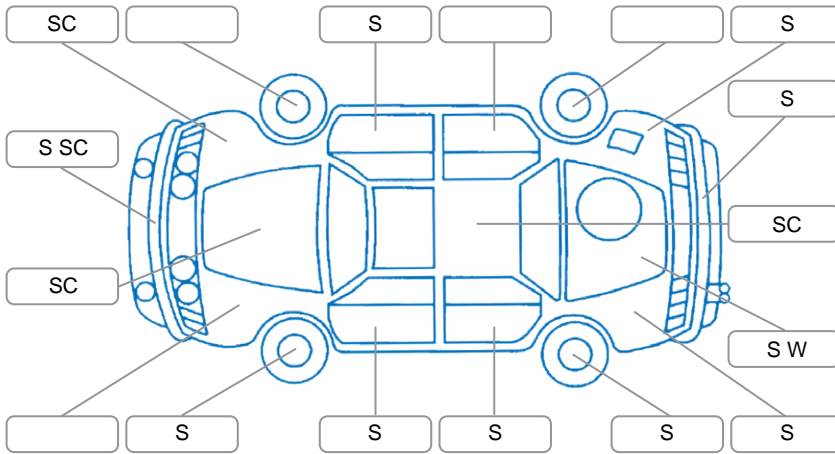

**Key**  
 S = Scratch    R = Rust    C = Crack    \* = Decals    W = Significant scuffs  
 D = Dent    PT = Paint defect    P = Pin dent    SC = Stone Chips

Note: some defects and blemishes may not be displayed in the diagram

### Body Inspection Comments

Deep scratches in left side sill cover.

Conditions During Body Inspection    Dry