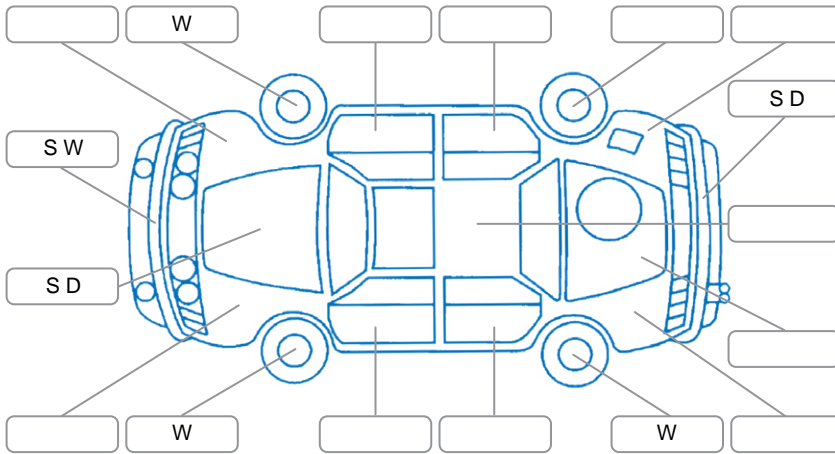

Report ID:	28,247,005	Version:	1
Created:	12 Jun 2026		

Make:	Toyota	Model:	Corolla
Body Style:	Hatchback	Year:	2022
Rego No.:	PFN289	Rego Expiry:	02 Nov 2026
WoF Expiry:	08 May 2027	Odometer:	76,484 Kms
Good No.:	28247005	VIN:	JTNK93BE003043384
Next Service:	80000	Service History:	Yes

Key

S = Scratch R = Rust C = Crack * = Decals W = Significant scuffs
 D = Dent PT = Paint defect P = Pin dent SC = Stone Chips

Note: some defects and blemishes may not be displayed in the diagram

Body Inspection Comments

Conditions During Body Inspection: Dry

Under Carriage and Under Bonnet Inspection Comments

Interior Comments

Seats:	Good
Carpets:	Good
Panels:	Good
Dashboard:	Good

General Comments

Road Conditions During Test Drive	Dry		
Engine Timing Mechanism	Timing Chain		
Evidence of Cam Belt Replacement	<input type="checkbox"/> Yes	<input type="checkbox"/> No	Kms
Inspected by:	Greg Morgan		
Published by:	Francois Kleyn		
Inspection Date:	12 Jun 2026		