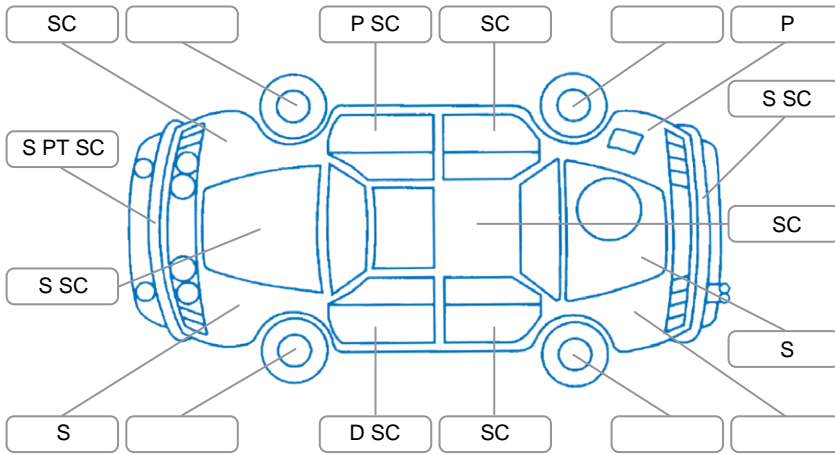

Report ID:	28,246,979	Version:	1
Created:	12 Jun 2026		

Make:	Toyota	Model:	Fortuner
Body Style:	SUV	Year:	2022
Rego No.:	PHP317	Rego Expiry:	20 Sep 2026
WoF Expiry:	10 Jun 2027	Odometer:	267,001 Kms
Good No.:	28246979	VIN:	MR0BA3FS301128969
Next Service:	266,000 Kms	Service History:	No

Key

S = Scratch R = Rust C = Crack * = Decals W = Significant scuffs
 D = Dent PT = Paint defect P = Pin dent SC = Stone Chips

Note: some defects and blemishes may not be displayed in the diagram

Body Inspection Comments

RR door seal torn.
 RF step plate/sill worn.

Conditions During Body Inspection

Wet

Under Carriage and Under Bonnet Inspection Comments

Minor front differential leak.

Interior Comments

Seats:	Average
Carpets:	Poor, RF carpet torn
Panels:	Average
Dashboard:	Good