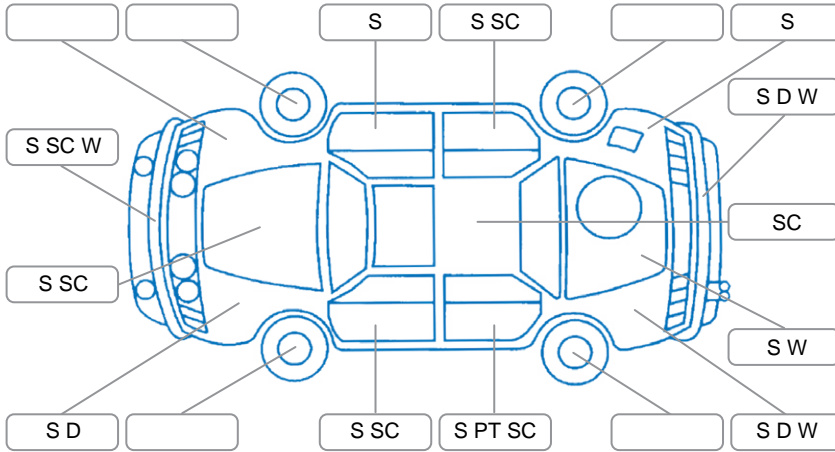

Report ID:	28,246,951	Version:	1
Created:	16 Jun 2026		

Make:	KIA	Model:	Sportage
Body Style:	SUV	Year:	2017
Rego No.:	KKF546	Rego Expiry:	20 Feb 2027
WoF Expiry:	19 Mar 2027	Odometer:	261,878 Kms
Good No.:	28246951	VIN:	KNAPN813SH7203439
Next Service:	271,900	Service History:	No

Key

S = Scratch R = Rust C = Crack * = Decals W = Significant scuffs
 D = Dent PT = Paint defect P = Pin dent SC = Stone Chips

Note: some defects and blemishes may not be displayed in the diagram

Body Inspection Comments

Conditions During Body Inspection: Dry

Under Carriage and Under Bonnet Inspection Comments

Interior Comments

Seats:	Good
Carpets:	Average
Panels:	Average
Dashboard:	Good

General Comments

1x Key FOB NW.

Road Conditions During Test Drive	Dry
Engine Timing Mechanism	Timing Chain
Evidence of Cam Belt Replacement	<input type="checkbox"/> Yes <input type="checkbox"/> No Kms
Inspected by:	Robert Rankin
Published by:	Saxon Ewen
Inspection Date:	12 Jun 2026