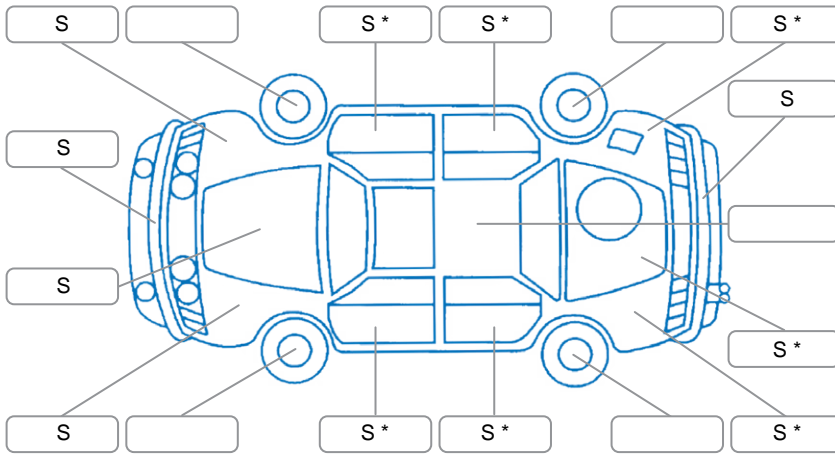

Report ID:	28,246,933	Version:	3
Created:	26 Jun 2026		

Make:	Nissan	Model:	Navara
Body Style:	Utility	Year:	2021
Rego No.:	NJB628	Rego Expiry:	10 Mar 2027
WoF Expiry:	30 Jun 2027	Odometer:	76,271 Kms
Good No.:	28246933	VIN:	MNTCBND23A0000254
Next Service:	86000	Service History:	No

Key

S = Scratch R = Rust C = Crack * = Decals W = Significant scuffs
 D = Dent PT = Paint defect P = Pin dent SC = Stone Chips

Note: some defects and blemishes may not be displayed in the diagram

Body Inspection Comments