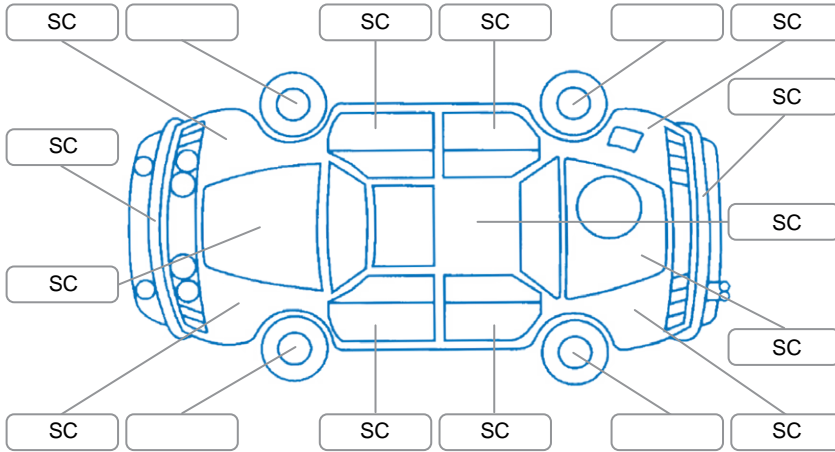

Report ID:	28,246,922	Version:	3
Created:	14 Jun 2026		

Make:	Toyota	Model:	Corolla Fielder
Body Style:	SUV	Year:	2014
Rego No.:	MPN900	Rego Expiry:	09 Sep 2026
WoF Expiry:	25 Jun 2027	Odometer:	152,654 Kms
Good No.:	28246922	VIN:	7AT0H607X19065292
Next Service:	160000	Service History:	No

Key

S = Scratch R = Rust C = Crack * = Decals W = Significant scuffs
 D = Dent PT = Paint defect P = Pin dent SC = Stone Chips

Note: some defects and blemishes may not be displayed in the diagram

Body Inspection Comments