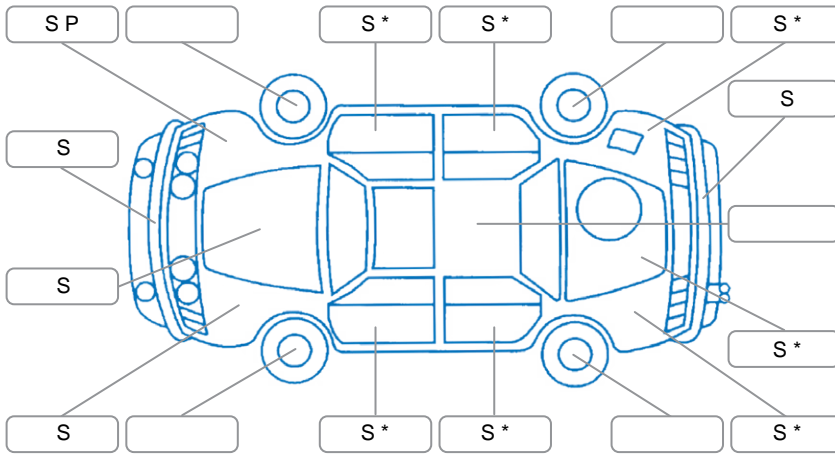

Report ID:	28,246,692	Version:	3
Created:	04 Jul 2026		

Make:	Nissan	Model:	Navara
Body Style:	Utility	Year:	2021
Rego No.:	NSF643	Rego Expiry:	13 Oct 2026
WoF Expiry:	30 Jun 2027	Odometer:	81,425 Kms
Good No.:	28246692	VIN:	MNTCBND23A0000497
Next Service:	91500	Service History:	Yes

**Key**

S = Scratch    R = Rust    C = Crack    \* = Decals    W = Significant scuffs  
 D = Dent    PT = Paint defect    P = Pin dent    SC = Stone Chips

Note: some defects and blemishes may not be displayed in the diagram