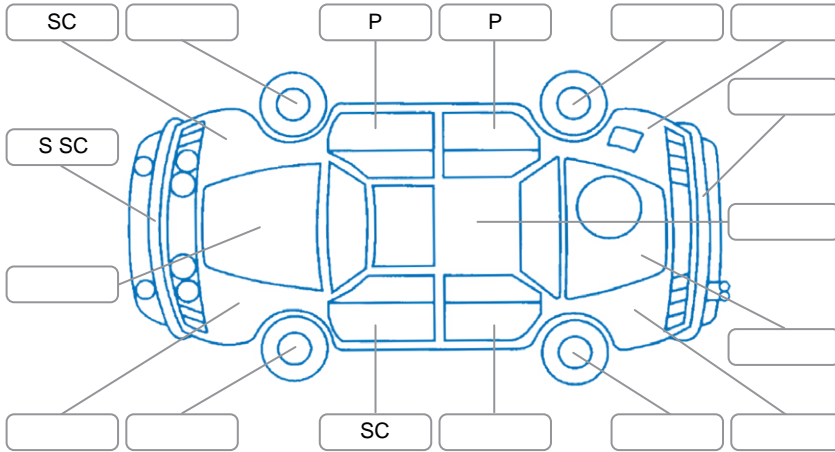

Key

S = Scratch R = Rust C = Crack * = Decals W = Significant scuffs
 D = Dent PT = Paint defect P = Pin dent SC = Stone Chips

Note: some defects and blemishes may not be displayed in the diagram

Body Inspection Comments

- 4WD
- Engine oil seep

Interior Comments

Seats:	Average
Carpets:	Average
Panels:	Average
Dashboard:	Average

General Comments

- Check engine warning light on
- Drivers seat adjuster switch faulty

Road Conditions During Test Drive: Wet