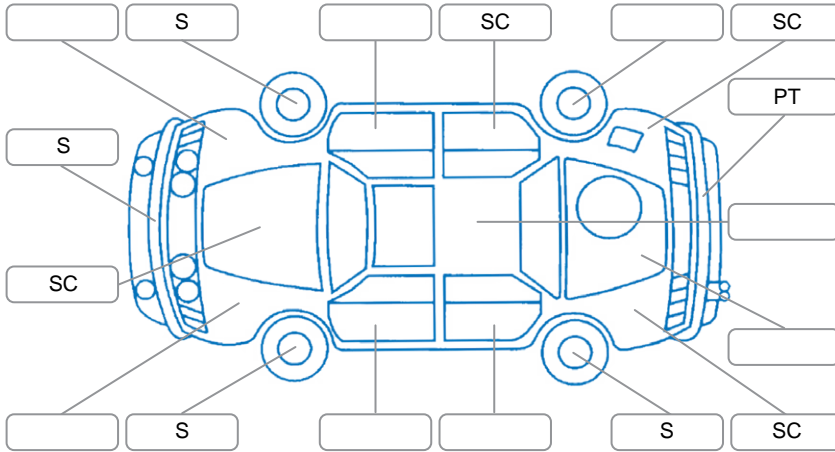

Report ID:	28,246,637	Version:	1
Created:	11 Jun 2026		

Make:	Toyota	Model:	Aqua
Body Style:	Hatchback	Year:	2015
Rego No.:	PRU894	Rego Expiry:	31 Oct 2026
WoF Expiry:	03 Jun 2027	Odometer:	104,341 Kms
Good No.:	28246637	VIN:	7AT0H65YX22413056
Next Service:	108,000kms	Service History:	No

Key

S = Scratch R = Rust C = Crack * = Decals W = Significant scuffs
 D = Dent PT = Paint defect P = Pin dent SC = Stone Chips

Note: some defects and blemishes may not be displayed in the diagram

Body Inspection Comments

Left wing mirror casing cracked & poor paint.

Conditions During Body Inspection

Dry

Under Carriage and Under Bonnet Inspection Comments

Interior Comments

Seats:	Average
Carpets:	Average
Panels:	Average
Dashboard:	Good