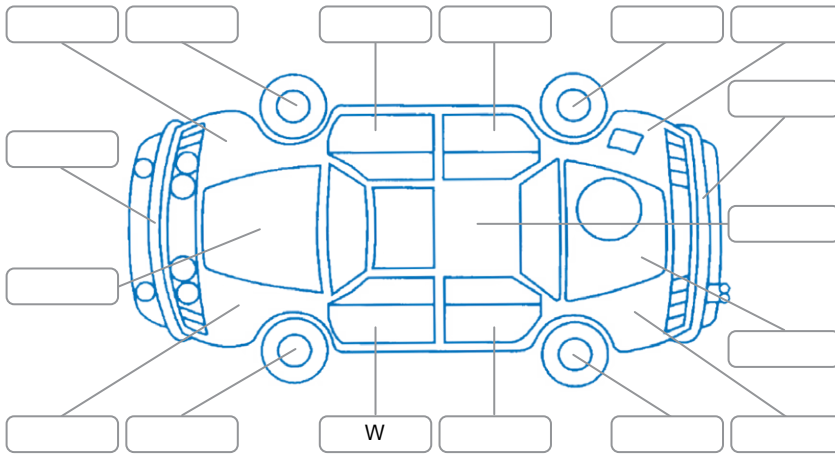

Report ID:	28,246,616	Version:	1
Created:	13 Jun 2026		

Make:	Isuzu	Model:	D-MAX
Body Style:	Utility	Year:	2025
Rego No.:	RTF92	Rego Expiry:	09 Dec 2026
WoF Expiry:	31 Jan 2028	Odometer:	26,843 Kms
Good No.:	28246616	VIN:	MPATFS40JRT013825
Next Service:	30000km	Service History:	Yes

**Key**  
 S = Scratch    R = Rust    C = Crack    \* = Decals    W = Significant scuffs  
 D = Dent    PT = Paint defect    P = Pin dent    SC = Stone Chips

Note: some defects and blemishes may not be displayed in the diagram