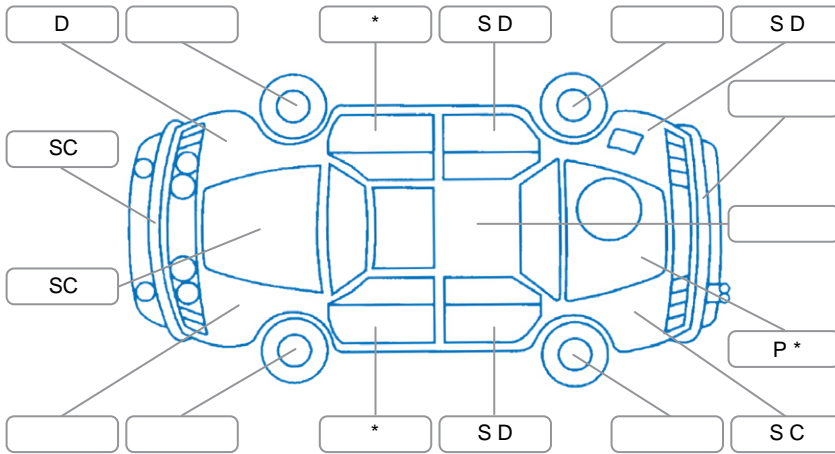

Report ID:	28,246,600	Version:	3
Created:	15 Jun 2026		

Make:	Ford	Model:	Ranger
Body Style:	Utility	Year:	2022
Rego No.:	PFU538	Rego Expiry:	08 Nov 2026
WoF Expiry:	12 Jun 2026	Odometer:	54,244 Kms
Good No.:	28246600	VIN:	MPBUMFF80NX389825
Next Service:	61880	Service History:	Yes

Key

S = Scratch R = Rust C = Crack * = Decals W = Significant scuffs
 D = Dent PT = Paint defect P = Pin dent SC = Stone Chips

Note: some defects and blemishes may not be displayed in the diagram

Body Inspection Comments

Left side rear panel canopy crack,

Conditions During Body Inspection

Under Carriage and Under Bonnet Inspection Comments

Interior Comments

Seats:	Good
Carpets:	Good
Panels:	Good
Dashboard:	dashboard crack ,