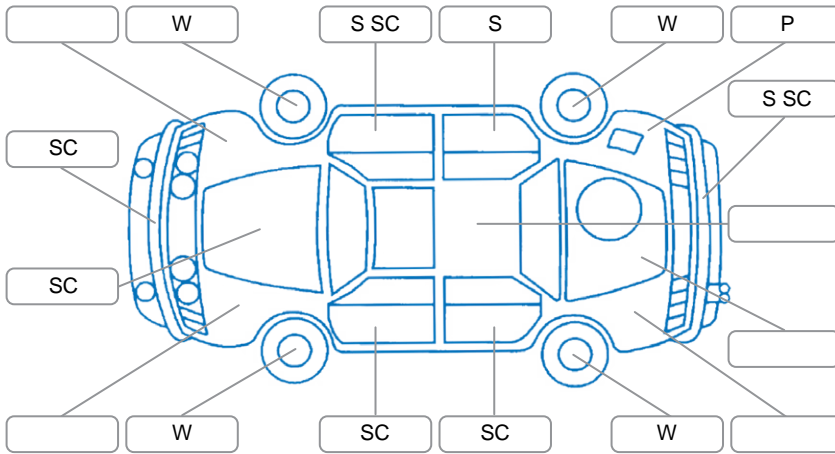

Key
 S = Scratch R = Rust C = Crack * = Decals W = Significant scuffs
 D = Dent PT = Paint defect P = Pin dent SC = Stone Chips

Note: some defects and blemishes may not be displayed in the diagram

Body Inspection Comments

Conditions During Body Inspection	Wet
-----------------------------------	-----

Under Carriage and Under Bonnet Inspection Comments

Front wheel drive.
 Freshly serviced.

Interior Comments

Seats:	Average
Carpets:	Average
Panels:	Average
Dashboard:	Average