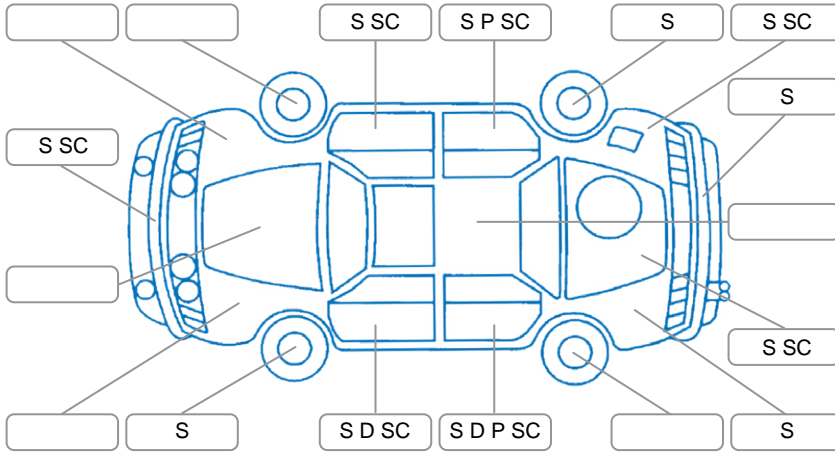

Report ID:	28,246,470	Version:	2
Created:	11 Jun 2026		

Make:	Mercedes-Benz	Model:	C-Class
Body Style:	SUV	Year:	2013
Rego No.:	MAJ950	Rego Expiry:	31 Aug 2026
WoF Expiry:	09 Jul 2026	Odometer:	107,262 Kms
Good No.:	28246470	VIN:	WDD2042492G055767
Next Service:	91,000 Kms	Service History:	No

Key

S = Scratch R = Rust C = Crack * = Decals W = Significant scuffs
 D = Dent PT = Paint defect P = Pin dent SC = Stone Chips

Note: some defects and blemishes may not be displayed in the diagram

Body Inspection Comments

Conditions During Body Inspection

Under Carriage and Under Bonnet Inspection Comments

Engine oil leak.
 Rear differential bushes worn.

Interior Comments

Seats:	Average, minor tears in front seats leather.
Carpets:	Good
Panels:	Good
Dashboard:	Good, steering wheel wearing.