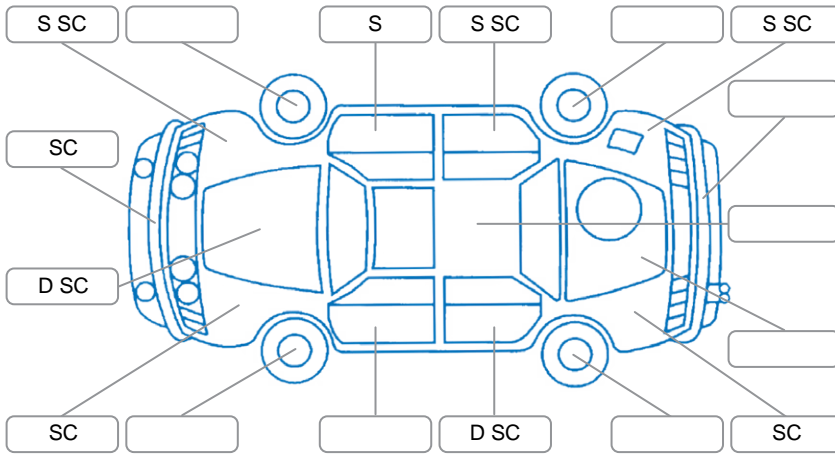

Report ID:	28,246,404	Version:	1
Created:	12 Jun 2026		

Make:	Ford	Model:	Ranger
Body Style:	Utility	Year:	2023
Rego No.:	PYU452	Rego Expiry:	22 Nov 2026
WoF Expiry:	23 May 2027	Odometer:	129,819 Kms
Good No.:	28246404	VIN:	MNACMFF60NW253075
Next Service:	135000	Service History:	No

Key

S = Scratch R = Rust C = Crack * = Decals W = Significant scuffs
 D = Dent PT = Paint defect P = Pin dent SC = Stone Chips

Note: some defects and blemishes may not be displayed in the diagram

Body Inspection Comments

Conditions During Body Inspection: Dry

Under Carriage and Under Bonnet Inspection Comments

Four wheel drive

Interior Comments

Seats:	Good
Carpets:	Good
Panels:	Good
Dashboard:	Good

General Comments

Road Conditions During Test Drive	Dry	
Engine Timing Mechanism	Unknown	
Evidence of Cam Belt Replacement	<input type="checkbox"/> Yes <input type="checkbox"/> No	Kms
Inspected by:	Jaykib Collins	
Published by:	Jaykib Collins	
Inspection Date:	12 Jun 2026	