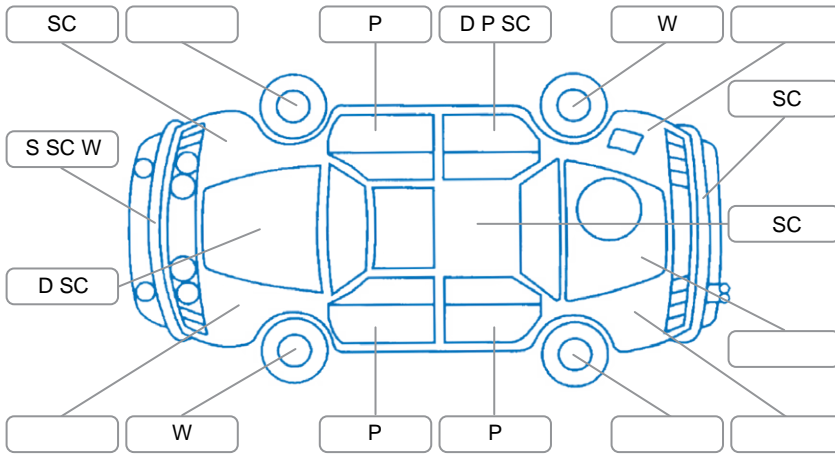

Report ID:	28,246,381	Version:	1
Created:	13 Jun 2026		

Make:	Holden	Model:	Barina
Body Style:	Hatchback	Year:	2018
Rego No.:	RGD180	Rego Expiry:	10 Apr 2027
WoF Expiry:	26 Jun 2027	Odometer:	81,192 Kms
Good No.:	28246381	VIN:	KL3TA48E9JB019920
Next Service:	91,000 Kms	Service History:	No

### Key

S = Scratch    R = Rust    C = Crack    \* = Decals    W = Significant scuffs  
 D = Dent    PT = Paint defect    P = Pin dent    SC = Stone Chips

Note: some defects and blemishes may not be displayed in the diagram