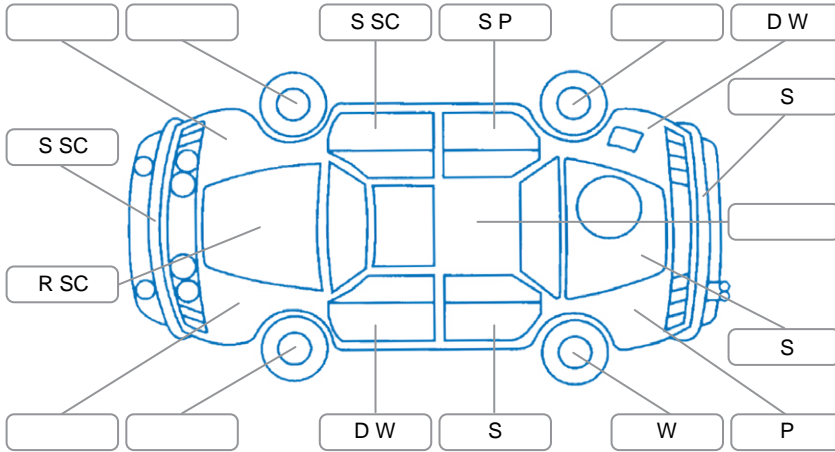

Report ID:	28,246,306	Version:	1
Created:	11 Jun 2026		

Make:	Ford	Model:	Escape
Body Style:	SUV	Year:	2018
Rego No.:	LPJ292	Rego Expiry:	26 Aug 2026
WoF Expiry:	27 Aug 2026	Odometer:	178,195 Kms
Good No.:	28246306	VIN:	WF0AXXWPM AJY85459
Next Service:	191000	Service History:	No

Key

S = Scratch R = Rust C = Crack * = Decals W = Significant scuffs
 D = Dent PT = Paint defect P = Pin dent SC = Stone Chips

Note: some defects and blemishes may not be displayed in the diagram

Body Inspection Comments