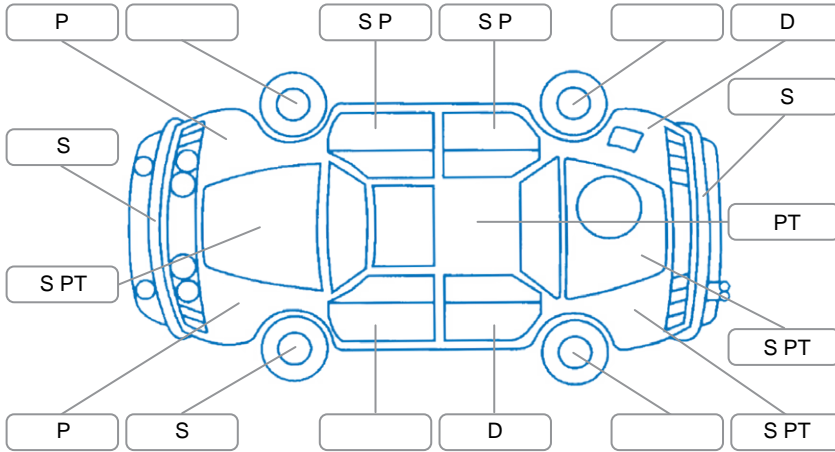

Report ID:	28,246,249	Version:	1
Created:	12 Jun 2026		

Make:	Toyota	Model:	Corolla
Body Style:	Sedan	Year:	2010
Rego No.:	FRR869	Rego Expiry:	15 Feb 2027
WoF Expiry:	29 Jan 2027	Odometer:	254,951 Kms
Good No.:	28246249	VIN:	JTNBU56E30J055156
Next Service:	Overdue.	Service History:	No

Key

S = Scratch R = Rust C = Crack * = Decals W = Significant scuffs
 D = Dent PT = Paint defect P = Pin dent SC = Stone Chips

Note: some defects and blemishes may not be displayed in the diagram

Body Inspection Comments

Front lower grill pushed in.

Conditions During Body Inspection

Dry

Under Carriage and Under Bonnet Inspection Comments

Oil leak.

Interior Comments

Seats:	Average
Carpets:	Poor
Panels:	Average
Dashboard:	Average