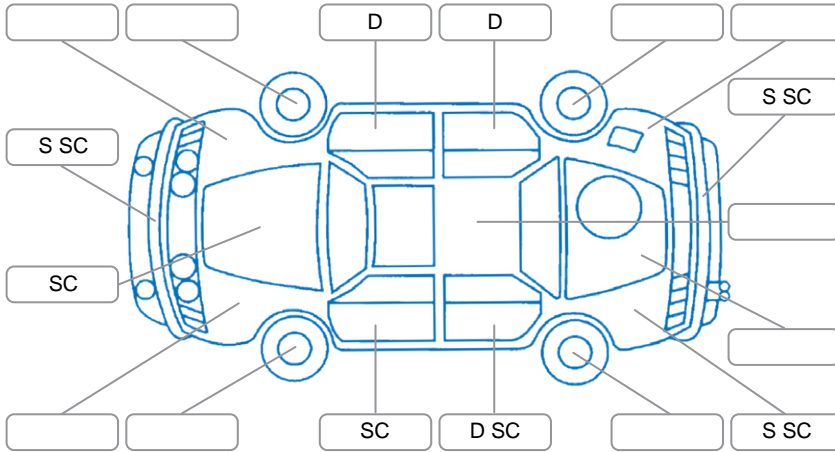

Report ID:	28,245,981	Version:	3
Created:	24 Jun 2026		

Make:	Toyota	Model:	Highlander
Body Style:	SUV	Year:	2022
Rego No.:	PRH683	Rego Expiry:	15 Sep 2026
WoF Expiry:	07 Jul 2027	Odometer:	49,327 Kms
Good No.:	28245981	VIN:	5TDLB3CH50S102420
Next Service:	61000	Service History:	Yes

Key

S = Scratch R = Rust C = Crack * = Decals W = Significant scuffs
 D = Dent PT = Paint defect P = Pin dent SC = Stone Chips

Note: some defects and blemishes may not be displayed in the diagram

Body Inspection Comments