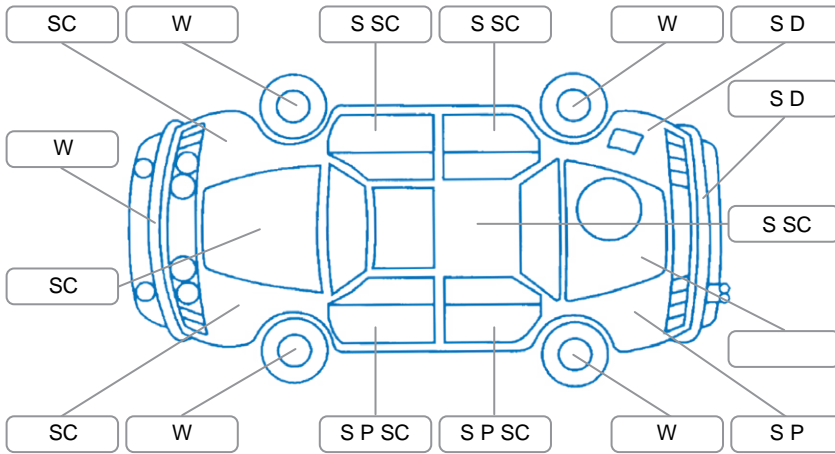

Report ID:	28,245,812	Version:	1
Created:	03 Jul 2026		

Make:	Toyota	Model:	Camry
Body Style:	Sedan	Year:	2010
Rego No.:	FRN822	Rego Expiry:	22 Jan 2026
WoF Expiry:	30 Apr 2027	Odometer:	202,822 Kms
Good No.:	28245812	VIN:	6T153FK400X222156
Next Service:	212,000 Kms	Service History:	No

### Key

S = Scratch    R = Rust    C = Crack    \* = Decals    W = Significant scuffs  
 D = Dent    PT = Paint defect    P = Pin dent    SC = Stone Chips

Note: some defects and blemishes may not be displayed in the diagram

### Body Inspection Comments

R/R tail light scuffed.  
 Windscreen edges delaminating slightly.

Conditions During Body Inspection: Dry