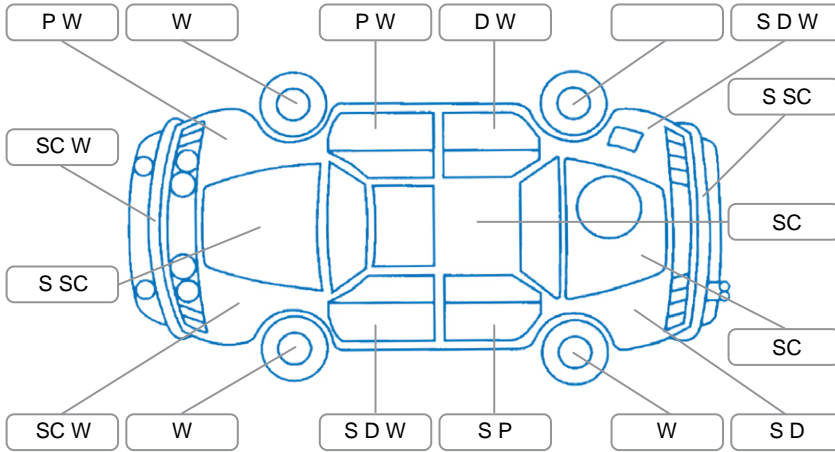

Report ID:	28,245,693	Version:	2
Created:	18 Jun 2026		

Make:	Hyundai	Model:	Tucson
Body Style:	SUV	Year:	2016
Rego No.:	KFF919	Rego Expiry:	09 Jul 2026
WoF Expiry:	12 Dec 2026	Odometer:	102,886 Kms
Good No.:	28245693	VIN:	TMAJ3812WHJ152803
Next Service:	112,000km	Service History:	Yes

**Key**

S = Scratch    R = Rust    C = Crack    \* = Decals    W = Significant scuffs  
 D = Dent    PT = Paint defect    P = Pin dent    SC = Stone Chips

Note: some defects and blemishes may not be displayed in the diagram

**Body Inspection Comments**

Windscreen stone chips

Conditions During Body Inspection

Dry

**Under Carriage and Under Bonnet Inspection Comments**

4 wheel drive

**Interior Comments**

Seats:	Good
Carpets:	Average
Panels:	Good
Dashboard:	Good