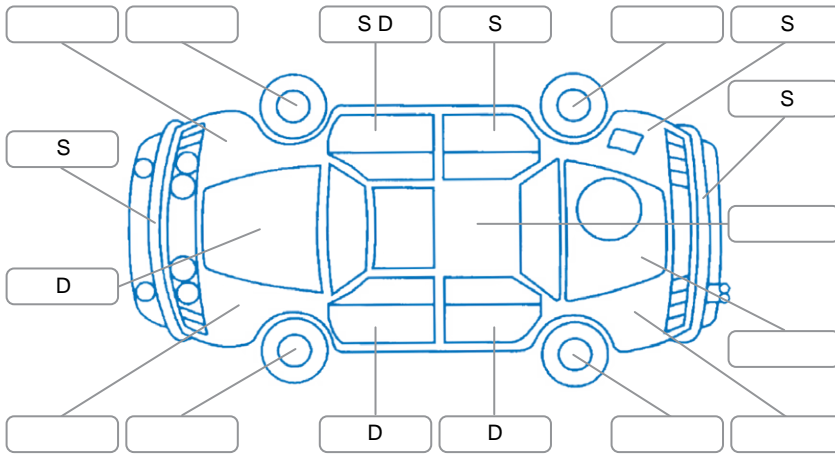

Report ID:	28,245,686	Version:	1
Created:	11 Jun 2026		

Make:	Toyota	Model:	Highlander
Body Style:	SUV	Year:	2017
Rego No.:	KZQ108	Rego Expiry:	16 Dec 2026
WoF Expiry:	16 Jun 2027	Odometer:	216,941 Kms
Good No.:	28245686	VIN:	5TDBZ3FH10S455448
Next Service:	221,300 kms	Service History:	Yes

Key
 S = Scratch R = Rust C = Crack * = Decals W = Significant scuffs
 D = Dent PT = Paint defect P = Pin dent SC = Stone Chips

Note: some defects and blemishes may not be displayed in the diagram

Body Inspection Comments

Passenger seat torn,

Conditions During Body Inspection

Wet

Under Carriage and Under Bonnet Inspection Comments

Note: both rear tyre side wall low

Interior Comments

Seats:	Average
Carpets:	Average
Panels:	Good
Dashboard:	Good