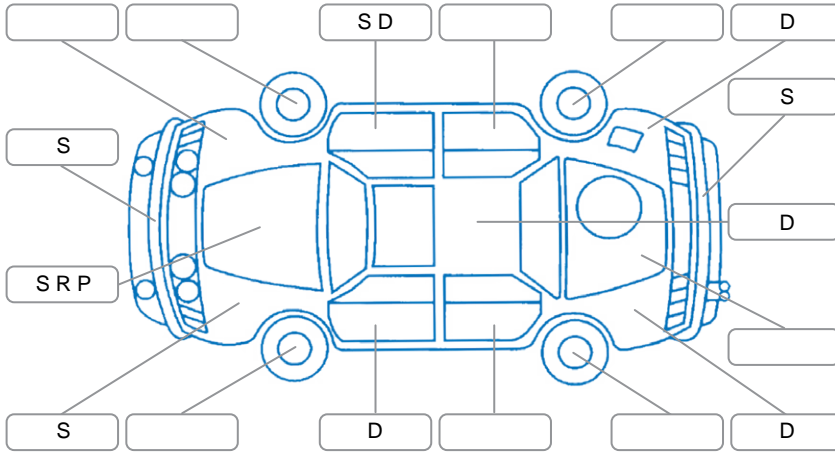

**Key**

S = Scratch    R = Rust    C = Crack    \* = Decals    W = Significant scuffs  
 D = Dent    PT = Paint defect    P = Pin dent    SC = Stone Chips

Note: some defects and blemishes may not be displayed in the diagram

Seats:	Good
Carpets:	Good
Panels:	Good
Dashboard:	Good

**General Comments**

L rear tyre flat,

Road Conditions During Test Drive    Wet

Engine Timing Mechanism    Timing Chain

Evidence of Cam Belt Replacement     Yes     No    Kms