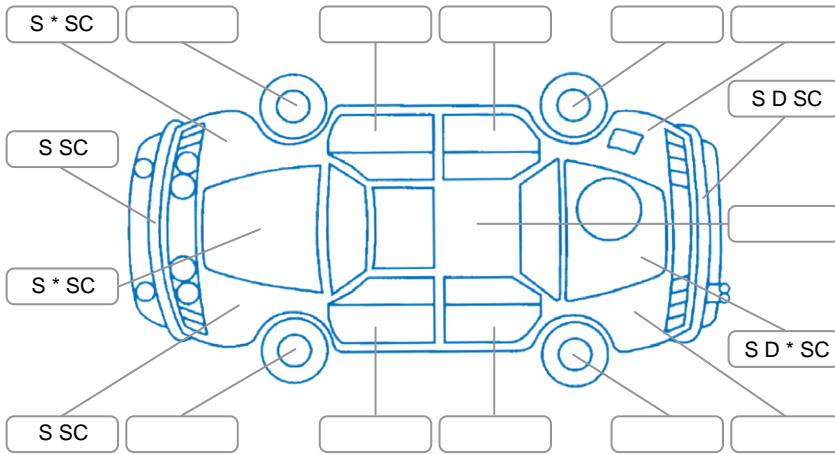

Report ID:	28,245,459	Version:	3
Created:	25 Jun 2026		

Make:	Toyota	Model:	Hilux
Body Style:	Utility	Year:	2014
Rego No.:	HQK580	Rego Expiry:	22 Mar 2026
WoF Expiry:	22 Jun 2027	Odometer:	215,171 Kms
Good No.:	28245459	VIN:	MR0EZ12G504158453
Next Service:	225,000	Service History:	No

Key
 S = Scratch R = Rust C = Crack * = Decals W = Significant scuffs
 D = Dent PT = Paint defect P = Pin dent SC = Stone Chips

Note: some defects and blemishes may not be displayed in the diagram

Body Inspection Comments