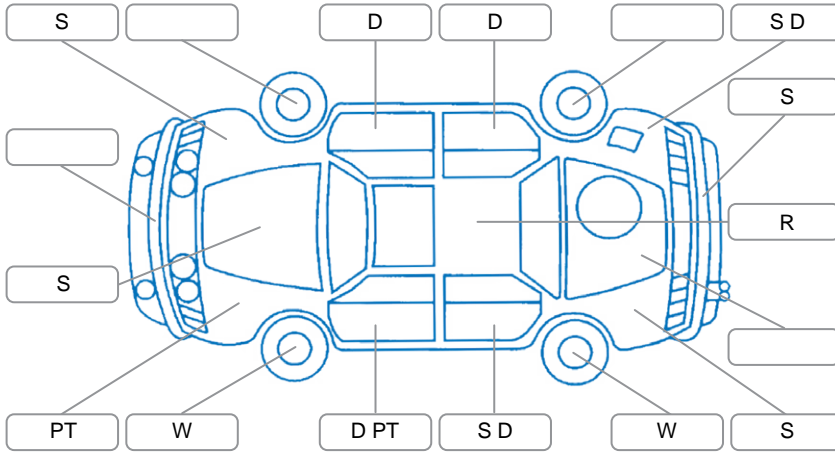

Report ID:	28,245,416	Version:	1
Created:	11 Jun 2026		

Make:	Suzuki	Model:	Swift
Body Style:	Hatchback	Year:	2023
Rego No.:	PTQ933	Rego Expiry:	27 Nov 2026
WoF Expiry:	20 May 2027	Odometer:	125,873 Kms
Good No.:	28245416	VIN:	JSAAZC83S00411416
Next Service:	130,000 kms	Service History:	No

**Key**

S = Scratch    R = Rust    C = Crack    \* = Decals    W = Significant scuffs  
 D = Dent    PT = Paint defect    P = Pin dent    SC = Stone Chips

Note: some defects and blemishes may not be displayed in the diagram