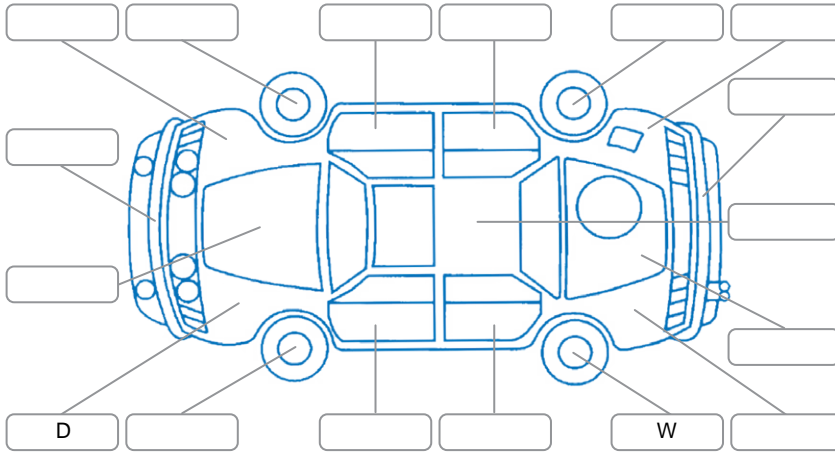

Report ID:	28,245,311	Version:	1
Created:	11 Jun 2026		

Make:	Suzuki	Model:	Swift
Body Style:	Hatchback	Year:	2023
Rego No.:	PTQ932	Rego Expiry:	27 Nov 2026
WoF Expiry:	20 May 2027	Odometer:	118,349 Kms
Good No.:	28245311	VIN:	JSAAZC83S00411410
Next Service:	95,000 kms	Service History:	Yes

**Key**

S = Scratch    R = Rust    C = Crack    \* = Decals    W = Significant scuffs  
 D = Dent    PT = Paint defect    P = Pin dent    SC = Stone Chips

Note: some defects and blemishes may not be displayed in the diagram