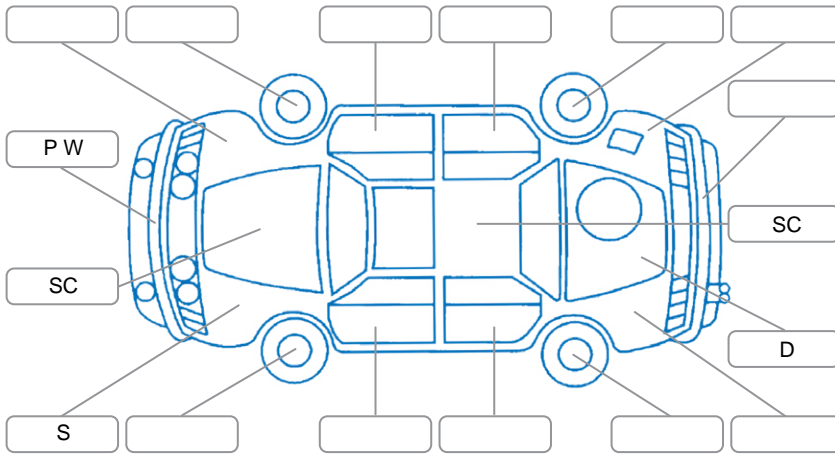

Report ID:	28,245,127	Version:	1
Created:	12 Jun 2026		

Make:	Ford	Model:	Ranger
Body Style:	Utility	Year:	2022
Rego No.:	PFB111	Rego Expiry:	08 Aug 2026
WoF Expiry:	29 Apr 2027	Odometer:	74,970 Kms
Good No.:	28245127	VIN:	MPBUMFF60NX389805
Next Service:	84,300	Service History:	Yes

Key
 S = Scratch R = Rust C = Crack * = Decals W = Significant scuffs
 D = Dent PT = Paint defect P = Pin dent SC = Stone Chips

Note: some defects and blemishes may not be displayed in the diagram

Body Inspection Comments

Conditions During Body Inspection: Dry

Under Carriage and Under Bonnet Inspection Comments

Interior Comments

Seats:	Average
Carpets:	Average
Panels:	Average
Dashboard:	Average

General Comments

Road Conditions During Test Drive	Dry	
Engine Timing Mechanism	Cambelt	
Evidence of Cam Belt Replacement	<input type="checkbox"/> Yes	<input checked="" type="checkbox"/> No
Inspected by:	Darren Beban	
Published by:	Darren Beban	
Inspection Date:	12 Jun 2026	