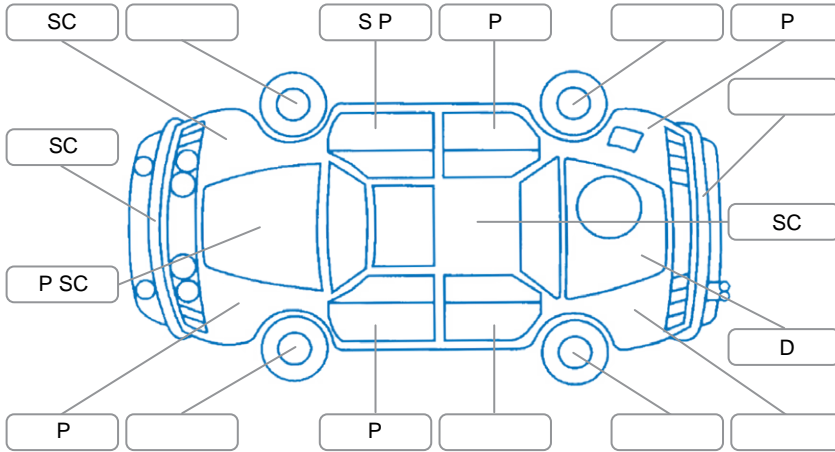

Report ID:	28,245,073	Version:	1
Created:	12 Jun 2026		

Make:	Ford	Model:	Ranger
Body Style:	Utility	Year:	2022
Rego No.:	PFB110	Rego Expiry:	08 Aug 2026
WoF Expiry:	22 Apr 2027	Odometer:	73,434 Kms
Good No.:	28245073	VIN:	MPBUMFF60NX389804
Next Service:	82,000	Service History:	No

Key

S = Scratch R = Rust C = Crack * = Decals W = Significant scuffs
 D = Dent PT = Paint defect P = Pin dent SC = Stone Chips

Note: some defects and blemishes may not be displayed in the diagram

Body Inspection Comments