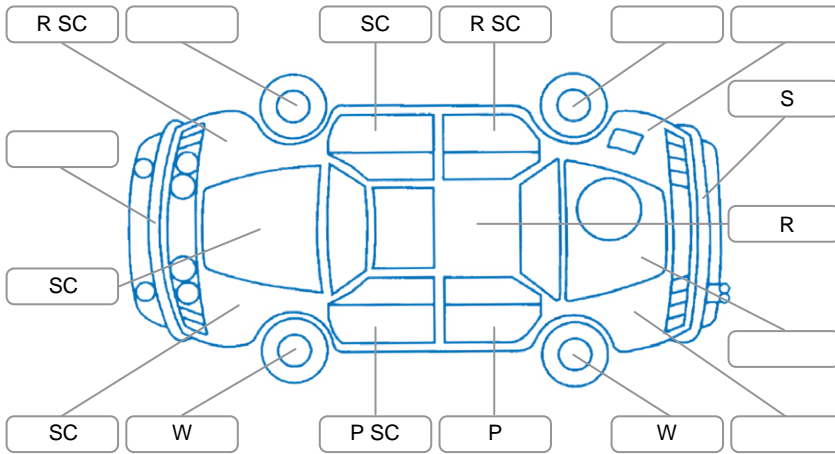

Report ID:	28,245,025	Version:	1
Created:	12 Jun 2026		

Make:	Toyota	Model:	Rav4
Body Style:	SUV	Year:	2014
Rego No.:	HQZ809	Rego Expiry:	12 Dec 2026
WoF Expiry:	25 May 2027	Odometer:	131,956 Kms
Good No.:	28245025	VIN:	JTMYDREV30D041585
Next Service:	147000	Service History:	Yes

**Key**

S = Scratch    R = Rust    C = Crack    \* = Decals    W = Significant scuffs  
 D = Dent    PT = Paint defect    P = Pin dent    SC = Stone Chips

Note: some defects and blemishes may not be displayed in the diagram

**Body Inspection Comments**

Front bumper chrome trim broken

Conditions During Body Inspection

Dry

**Under Carriage and Under Bonnet Inspection Comments**

Subframe surface rust  
 Underbody surface rust  
 Oil seepage