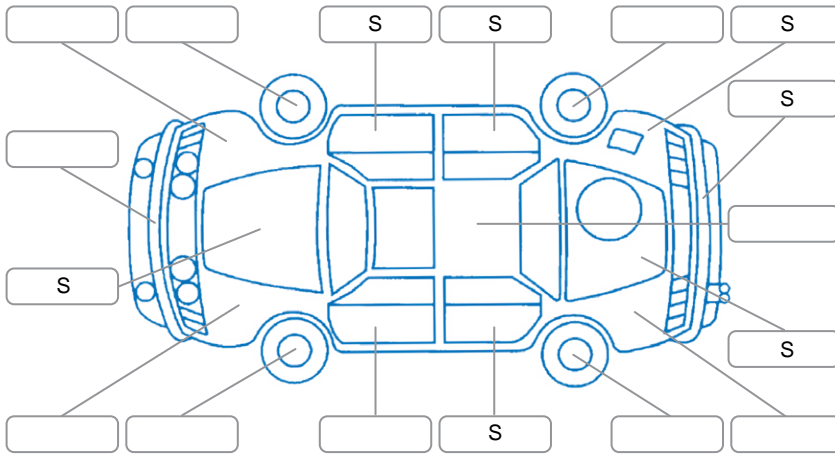

Report ID:	28,244,995	Version:	1
Created:	12 Jun 2026		

Make:	Suzuki	Model:	Swift
Body Style:	Hatchback	Year:	2017
Rego No.:	QYC295	Rego Expiry:	31 Jul 2026
WoF Expiry:	07 Oct 2026	Odometer:	64,093 Kms
Good No.:	28244995	VIN:	7AT0GK0CX24257972
Next Service:	74000	Service History:	No

### Key

S = Scratch    R = Rust    C = Crack    \* = Decals    W = Significant scuffs  
 D = Dent    PT = Paint defect    P = Pin dent    SC = Stone Chips

Note: some defects and blemishes may not be displayed in the diagram