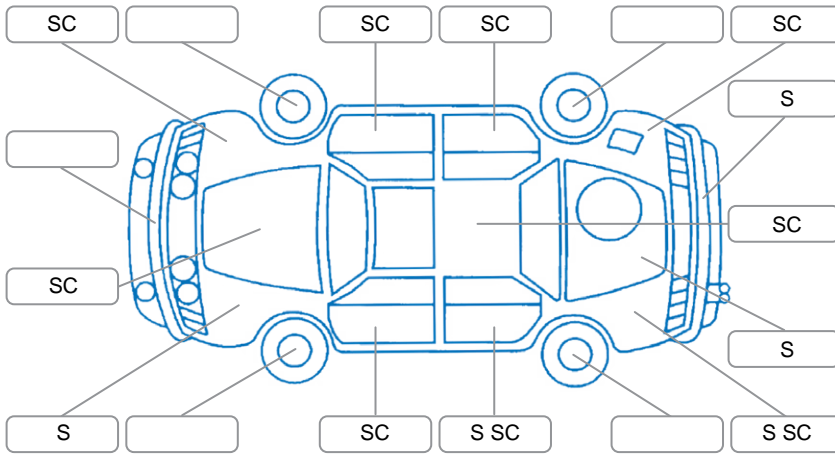

Report ID:	28,244,930	Version:	2
Created:	23 Jun 2026		

Make:	Honda	Model:	Accord
Body Style:	Sedan	Year:	2013
Rego No.:	PZP739	Rego Expiry:	24 Aug 2026
WoF Expiry:	01 Jul 2027	Odometer:	132,271 Kms
Good No.:	28244930	VIN:	7AT08G13X23008998
Next Service:	142,281 Kms	Service History:	No

Key

S = Scratch R = Rust C = Crack * = Decals W = Significant scuffs
 D = Dent PT = Paint defect P = Pin dent SC = Stone Chips

Note: some defects and blemishes may not be displayed in the diagram

Body Inspection Comments

Conditions During Body Inspection: Dry

Under Carriage and Under Bonnet Inspection Comments

Interior Comments

Seats:	Good
Carpets:	Good
Panels:	Good
Dashboard:	Good

General Comments

Road Conditions During Test Drive	Dry	
Engine Timing Mechanism	Timing Chain	
Evidence of Cam Belt Replacement	<input type="checkbox"/> Yes <input type="checkbox"/> No	Kms
Inspected by:	Caleb Spicer Lee	
Published by:	Shanna Bullion	
Inspection Date:	11 Jun 2026	