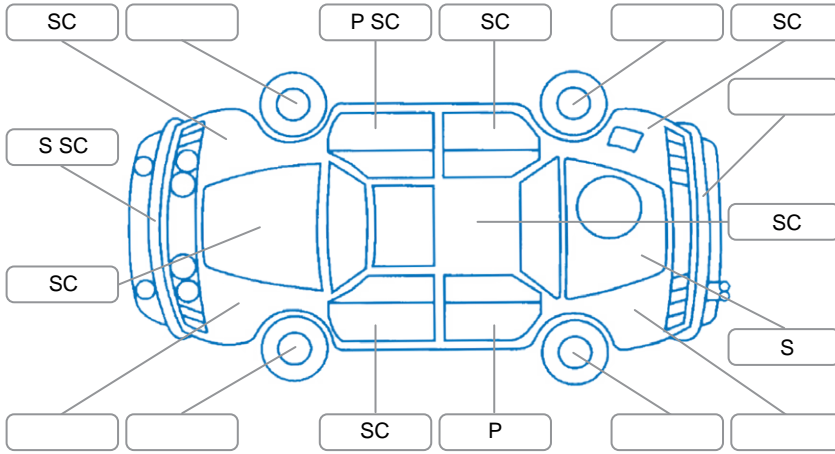

Report ID:	28,244,845	Version:	1
Created:	12 Jun 2026		

Make:	Toyota	Model:	Rav4
Body Style:	SUV	Year:	2018
Rego No.:	LSS178	Rego Expiry:	26 Nov 2026
WoF Expiry:	15 Dec 2026	Odometer:	184,251 Kms
Good No.:	28244845	VIN:	JTMWDREV90J149640
Next Service:	184500	Service History:	No

Key

S = Scratch R = Rust C = Crack * = Decals W = Significant scuffs
 D = Dent PT = Paint defect P = Pin dent SC = Stone Chips

Note: some defects and blemishes may not be displayed in the diagram

Body Inspection Comments

Conditions During Body Inspection: Dry

Under Carriage and Under Bonnet Inspection Comments

Interior Comments

Seats:	Good
Carpets:	Good
Panels:	Good
Dashboard:	Good

General Comments

Road Conditions During Test Drive	Dry	
Engine Timing Mechanism	Timing Chain	
Evidence of Cam Belt Replacement	<input type="checkbox"/> Yes <input type="checkbox"/> No	Kms
Inspected by:	Alana Saunders	
Published by:	Alana Saunders	
Inspection Date:	12 Jun 2026	