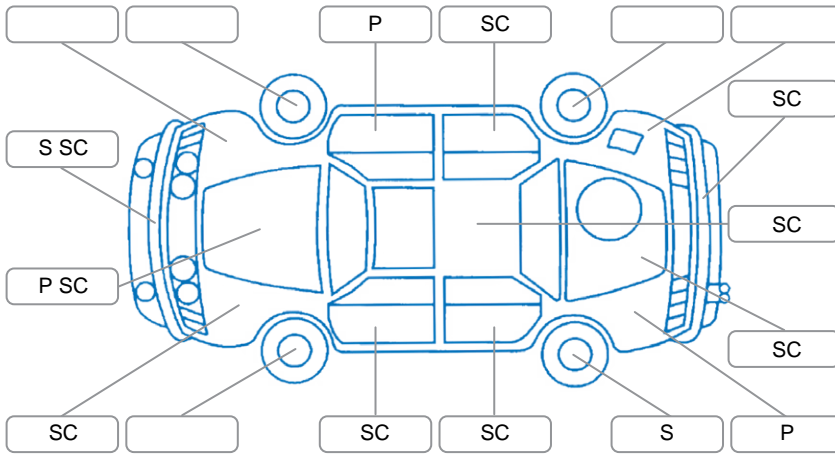

Report ID:	28,244,809	Version:	2
Created:	17 Jun 2026		

Make:	Honda	Model:	Jazz
Body Style:	Hatchback	Year:	2014
Rego No.:	HGG587	Rego Expiry:	01 Jul 2026
WoF Expiry:	30 Jun 2027	Odometer:	114,459 Kms
Good No.:	28244809	VIN:	JHMGE8850ES200567
Next Service:	124,462 Kms	Service History:	No

Key
 S = Scratch R = Rust C = Crack * = Decals W = Significant scuffs
 D = Dent PT = Paint defect P = Pin dent SC = Stone Chips

Note: some defects and blemishes may not be displayed in the diagram

Body Inspection Comments

Paint defect on rear spoiler.

Conditions During Body Inspection

Wet

Under Carriage and Under Bonnet Inspection Comments

Interior Comments

Seats:	Good
Carpets:	Good
Panels:	Good
Dashboard:	Good

General Comments