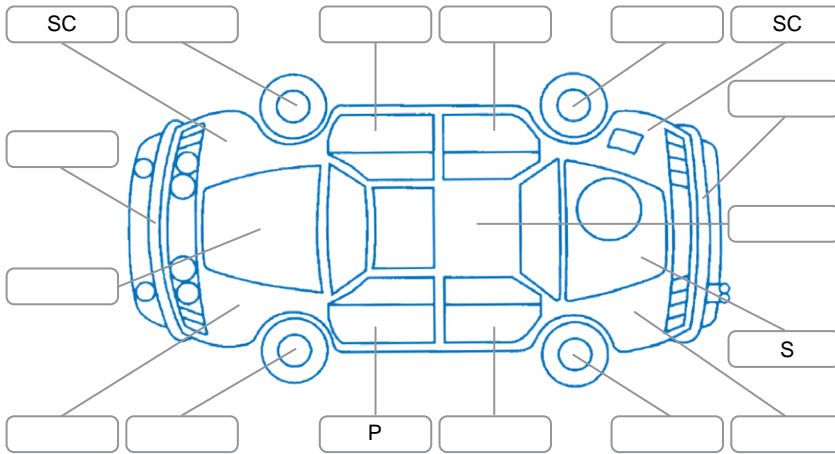

Key
 S = Scratch R = Rust C = Crack * = Decals W = Significant scuffs
 D = Dent PT = Paint defect P = Pin dent SC = Stone Chips

Note: some defects and blemishes may not be displayed in the diagram

Body Inspection Comments

Windscreen stone chip
 Dent left D pillar

Conditions During Body Inspection

Under Carriage and Under Bonnet Inspection Comments

Interior Comments

Seats:	Good
Carpets:	Good
Panels:	Good
Dashboard:	Good

General Comments