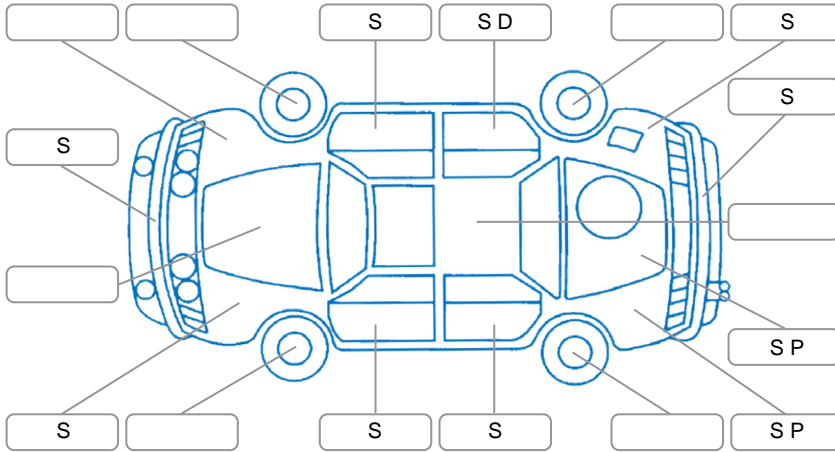

Report ID:	28,244,768	Version:	3
Created:	25 Jun 2026		

Make:	Nissan	Model:	Navara
Body Style:	Utility	Year:	2022
Rego No.:	PEB679	Rego Expiry:	27 Sep 2026
WoF Expiry:	28 Mar 2027	Odometer:	103,643 Kms
Good No.:	28244768	VIN:	MNTCBAD23A0002342
Next Service:	115600	Service History:	Yes

Key

S = Scratch R = Rust C = Crack * = Decals W = Significant scuffs
 D = Dent PT = Paint defect P = Pin dent SC = Stone Chips

Note: some defects and blemishes may not be displayed in the diagram

Body Inspection Comments