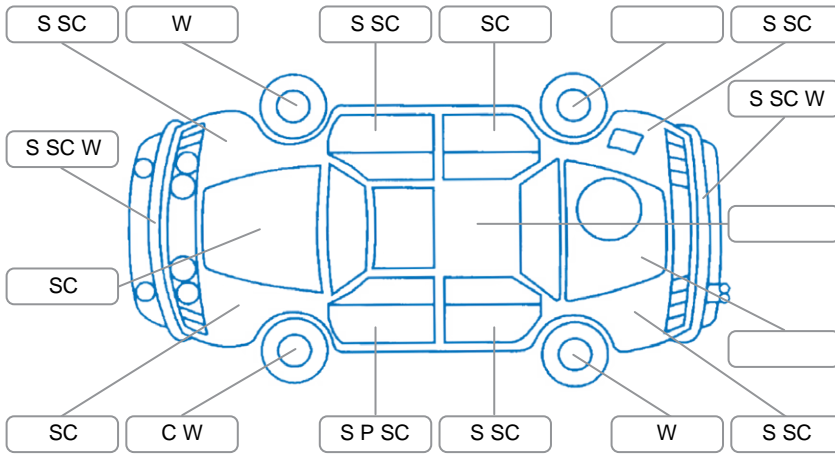

Report ID:	28,244,710	Version:	1
Created:	15 Jun 2026		

Make:	Nissan	Model:	Latio
Body Style:	Sedan	Year:	2015
Rego No.:	NZR955	Rego Expiry:	13 Jan 2027
WoF Expiry:	04 Jun 2027	Odometer:	101,304 Kms
Good No.:	28244710	VIN:	7AT0DH90X21706218
Next Service:	110000	Service History:	No

Key

S = Scratch R = Rust C = Crack * = Decals W = Significant scuffs
 D = Dent PT = Paint defect P = Pin dent SC = Stone Chips

Note: some defects and blemishes may not be displayed in the diagram

Body Inspection Comments

Conditions During Body Inspection: Wet

Under Carriage and Under Bonnet Inspection Comments

Interior Comments

Seats:	wear in drivers seat
Carpets:	Good
Panels:	Good
Dashboard:	Good

General Comments

Road Conditions During Test Drive	Wet
Engine Timing Mechanism	Timing Chain
Evidence of Cam Belt Replacement	<input type="checkbox"/> Yes <input type="checkbox"/> No Kms
Inspected by:	Melissa Wilson
Published by:	Melissa Wilson
Inspection Date:	15 Jun 2026