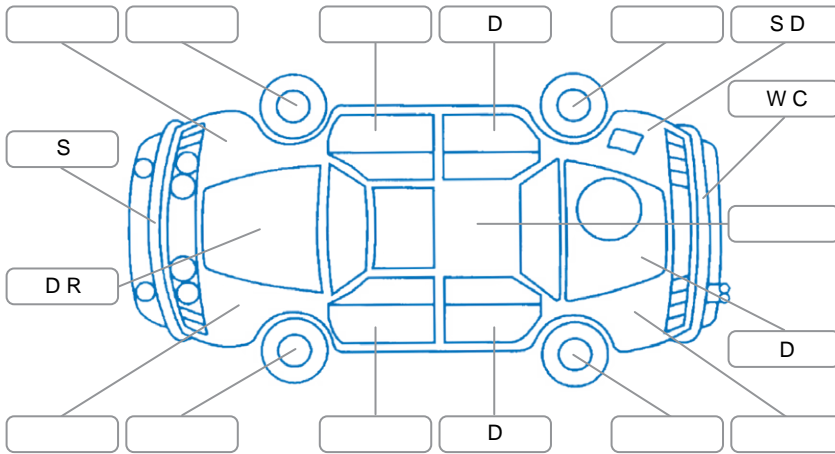

Report ID:	28,244,618	Version:	2
Created:	22 Jun 2026		

Make:	Nissan	Model:	Navara
Body Style:	Utility	Year:	2022
Rego No.:	NZP154	Rego Expiry:	16 Jul 2026
WoF Expiry:	13 Mar 2027	Odometer:	119,821 Kms
Good No.:	28244618	VIN:	MNTCBAD23A0002349
Next Service:	130,000 kms	Service History:	Yes

Key
 S = Scratch R = Rust C = Crack * = Decals W = Significant scuffs
 D = Dent PT = Paint defect P = Pin dent SC = Stone Chips

Note: some defects and blemishes may not be displayed in the diagram

Body Inspection Comments

Rear seat torn, rear bumper push and damage, note both rear tyre cracked side wall,

Conditions During Body Inspection Wet

Under Carriage and Under Bonnet Inspection Comments

Interior Comments

Seats:	Average
Carpets:	Average
Panels:	Good
Dashboard:	Good