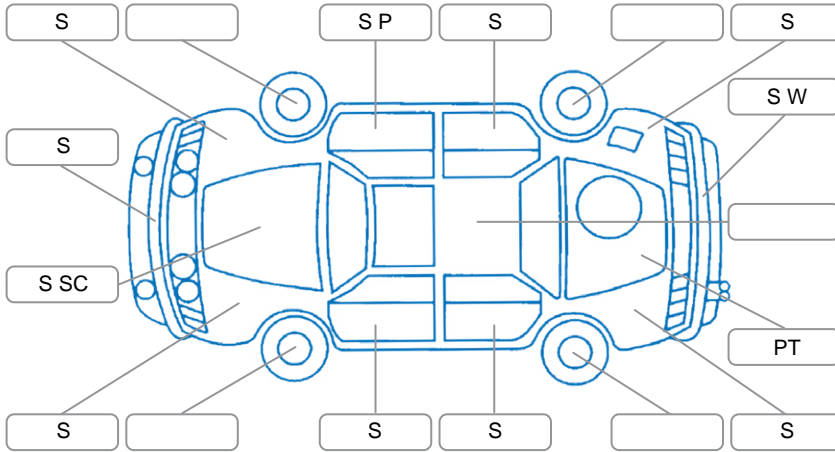

Report ID:	28,244,589	Version:	2
Created:	16 Jun 2026		

Make:	Toyota	Model:	Camry
Body Style:	Sedan	Year:	2005
Rego No.:	CMP90	Rego Expiry:	13 Jul 2026
WoF Expiry:	23 Feb 2027	Odometer:	150,510 Kms
Good No.:	28244589	VIN:	6T153BK360X067516
Next Service:	160000	Service History:	No

Key

S = Scratch R = Rust C = Crack * = Decals W = Significant scuffs
 D = Dent PT = Paint defect P = Pin dent SC = Stone Chips

Note: some defects and blemishes may not be displayed in the diagram

Body Inspection Comments

Fair

Conditions During Body Inspection

Dry

Under Carriage and Under Bonnet Inspection Comments

Interior Comments

Seats:	Average
Carpets:	Average
Panels:	Average
Dashboard:	Average

General Comments

Good