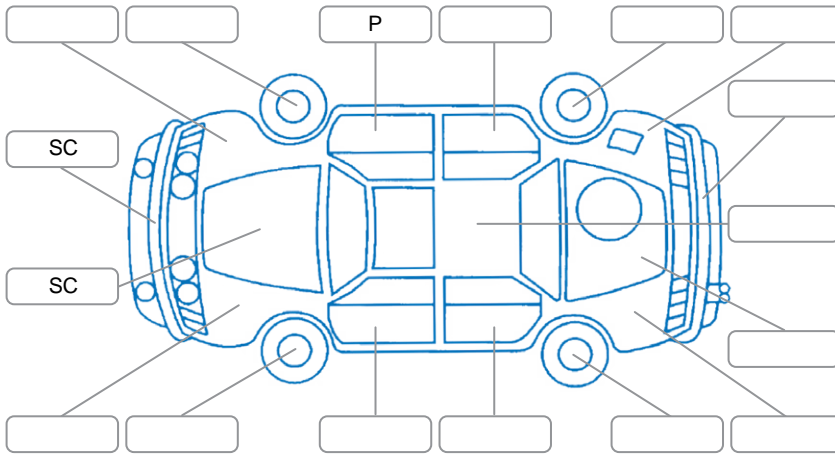

Report ID:	28,244,464	Version:	1
Created:	18 Jun 2026		

Make:	Peugeot	Model:	2008
Body Style:	SUV	Year:	2020
Rego No.:	NAP311	Rego Expiry:	27 Aug 2026
WoF Expiry:	01 Jul 2027	Odometer:	53,865 Kms
Good No.:	28244464	VIN:	VR3USHNLWLJ695738
Next Service:	69,000 Kms	Service History:	No

**Key**  
 S = Scratch    R = Rust    C = Crack    \* = Decals    W = Significant scuffs  
 D = Dent    PT = Paint defect    P = Pin dent    SC = Stone Chips

Note: some defects and blemishes may not be displayed in the diagram