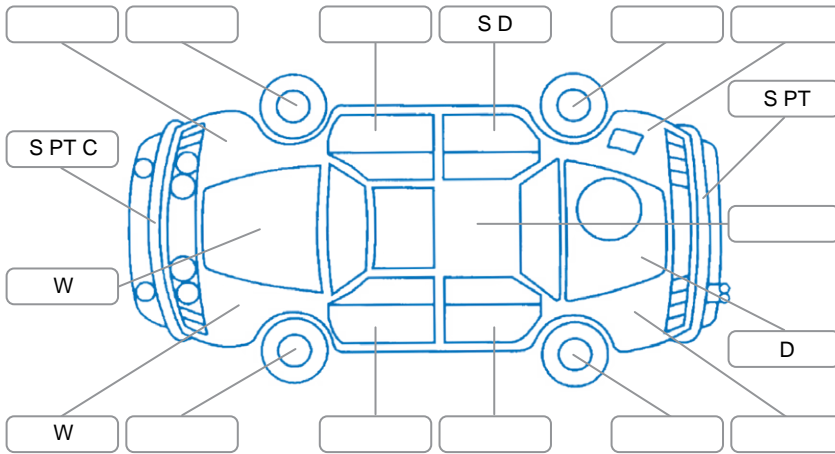

Report ID:	28,244,298	Version:	2
Created:	23 Jun 2026		

Make:	Toyota	Model:	Ipsum
Body Style:	SUV	Year:	2006
Rego No.:	LDQ877	Rego Expiry:	23 Jul 2026
WoF Expiry:	24 Nov 2026	Odometer:	126,610 Kms
Good No.:	28244298	VIN:	7AT0H633X18061667
Next Service:	136,600 Kms	Service History:	No

**Key**  
 S = Scratch    R = Rust    C = Crack    \* = Decals    W = Significant scuffs  
 D = Dent    PT = Paint defect    P = Pin dent    SC = Stone Chips

Note: some defects and blemishes may not be displayed in the diagram