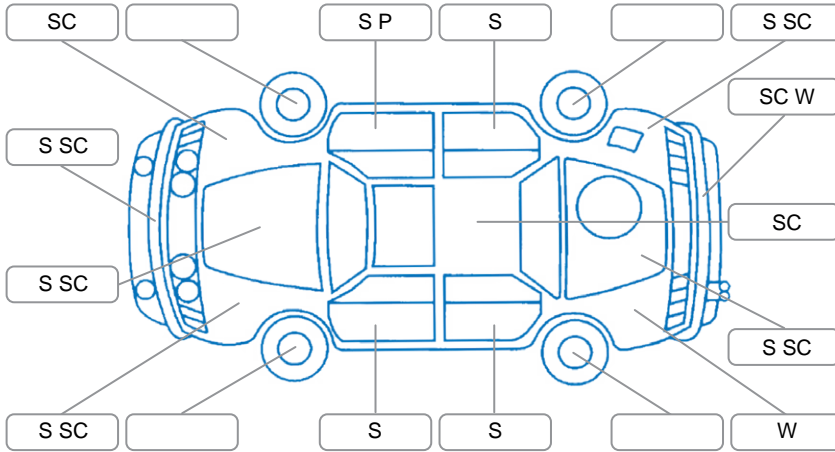

Report ID:	28,244,280	Version:	2
Created:	19 Jun 2026		

Make:	Toyota	Model:	Vanguard
Body Style:	SUV	Year:	2008
Rego No.:	NDL881	Rego Expiry:	29 Apr 2027
WoF Expiry:	26 Jun 2027	Odometer:	111,330 Kms
Good No.:	28244280	VIN:	7AT0H65BX20170307
Next Service:	121,000 kms	Service History:	No

Key

S = Scratch R = Rust C = Crack * = Decals W = Significant scuffs
 D = Dent PT = Paint defect P = Pin dent SC = Stone Chips

Note: some defects and blemishes may not be displayed in the diagram

Body Inspection Comments

Conditions During Body Inspection: Dry

Under Carriage and Under Bonnet Inspection Comments

4 wheel drive

Interior Comments

Seats:	Good
Carpets:	Good
Panels:	Good
Dashboard:	Good

General Comments

Road Conditions During Test Drive	Dry	
Engine Timing Mechanism	Timing Chain	
Evidence of Cam Belt Replacement	<input type="checkbox"/> Yes <input type="checkbox"/> No	Kms
Inspected by:	Rowan Fey	
Published by:	Admond Chan	
Inspection Date:	10 Jun 2026	