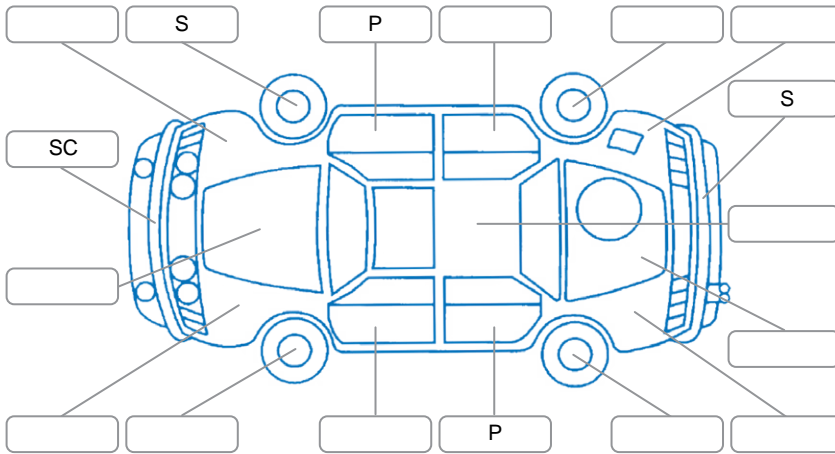

Report ID:	28,244,267	Version:	4
Created:	10 Jun 2026		

Make:	Hyundai	Model:	Kona
Body Style:	SUV	Year:	2021
Rego No.:	NYG595	Rego Expiry:	27 May 2026
WoF Expiry:	28 Nov 2026	Odometer:	41,469 Kms
Good No.:	28244267	VIN:	KMHK281GUNU146700
Next Service:	46000 Kms	Service History:	No

Key
 S = Scratch R = Rust C = Crack * = Decals W = Significant scuffs
 D = Dent PT = Paint defect P = Pin dent SC = Stone Chips

Note: some defects and blemishes may not be displayed in the diagram

Body Inspection Comments

Conditions During Body Inspection: Dry

Under Carriage and Under Bonnet Inspection Comments

Interior Comments

Seats:	Good
Carpets:	Average
Panels:	Good
Dashboard:	Good

General Comments

Road Conditions During Test Drive	Dry
Engine Timing Mechanism	Timing Chain
Evidence of Cam Belt Replacement	<input type="checkbox"/> Yes <input type="checkbox"/> No Kms
Inspected by:	Chris McQuade
Published by:	Jason Bucksey
Inspection Date:	10 Jun 2026