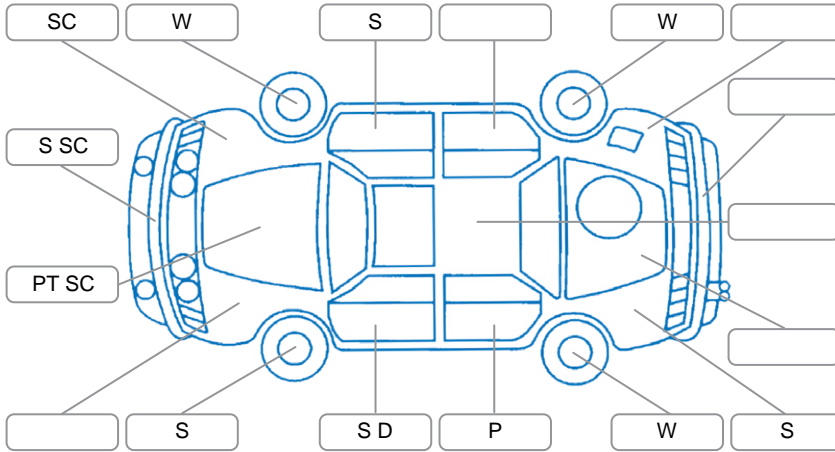

**Key**

S = Scratch    R = Rust    C = Crack    \* = Decals    W = Significant scuffs  
 D = Dent    PT = Paint defect    P = Pin dent    SC = Stone Chips

Note: some defects and blemishes may not be displayed in the diagram

**Body Inspection Comments**

Left door mirror indicator is cracked. Minor dent in left sill.

Conditions During Body Inspection

Dry

**Under Carriage and Under Bonnet Inspection Comments**

Leaking from around engine and oil pan.