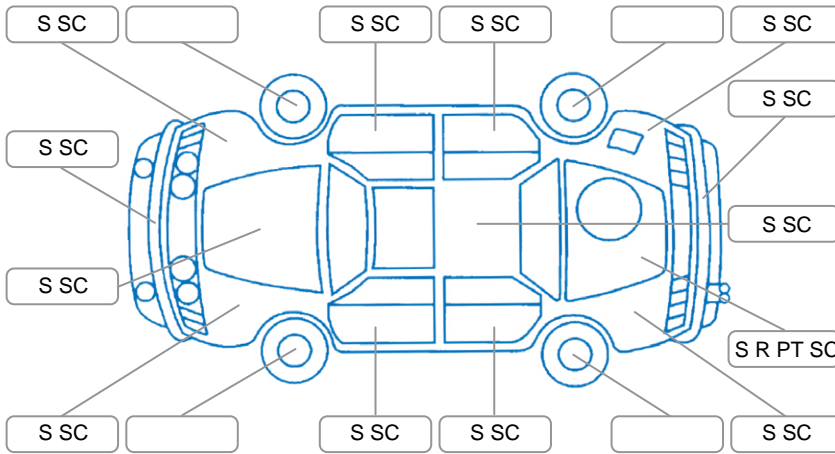

Report ID:	28,244,185	Version:	2
Created:	11 Jun 2026		

Make:	Nissan	Model:	Dualis
Body Style:	SUV	Year:	2010
Rego No.:	MCQ129	Rego Expiry:	22 Oct 2026
WoF Expiry:	24 Sep 2026	Odometer:	143,593 Kms
Good No.:	28244185	VIN:	7AT0DH7HX19300713
Next Service:	due	Service History:	No

Key

S = Scratch R = Rust C = Crack * = Decals W = Significant scuffs
 D = Dent PT = Paint defect P = Pin dent SC = Stone Chips

Note: some defects and blemishes may not be displayed in the diagram

Body Inspection Comments

Headlight dull/radio screen cracked/

Conditions During Body Inspection

Dry

Under Carriage and Under Bonnet Inspection Comments

2WD/minor underbody surface rust/front brake disc and pads need attention

Interior Comments

Seats:	drivers bottom pad ripped
Carpets:	tear on drivers side
Panels:	cloth coming off panels
Dashboard:	Average

General Comments

Brake shudder present/steering knock present/

Road Conditions During Test Drive	Dry		
Engine Timing Mechanism	Timing Chain		
Evidence of Cam Belt Replacement	<input type="checkbox"/> Yes	<input type="checkbox"/> No	Kms
Inspected by:	Uriah Pepene		
Published by:	Shiwa Dharan		
Inspection Date:	10 Jun 2026		