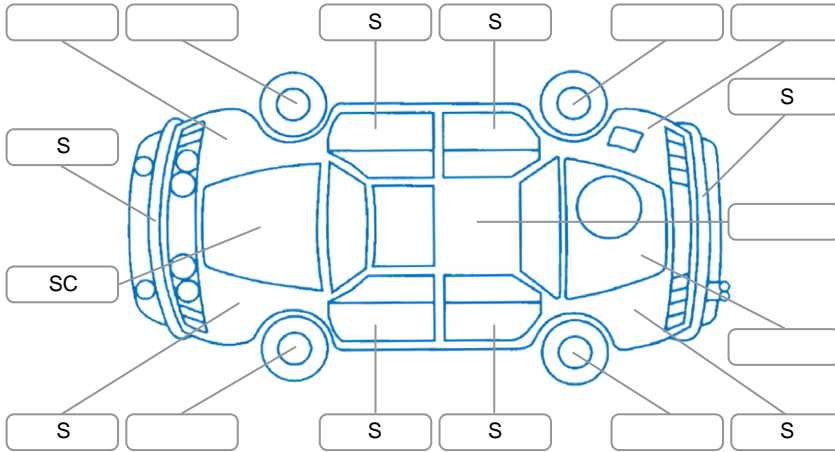

Report ID:	28,244,128	Version:	2
Created:	09 Jul 2026		

Make:	Nissan	Model:	Pathfinder
Body Style:	SUV	Year:	2014
Rego No.:	HJZ271	Rego Expiry:	01 Jan 2027
WoF Expiry:	22 Jul 2027	Odometer:	191,046 Kms
Good No.:	28244128	VIN:	5N1AR2MM2EC662182
Next Service:	201,000	Service History:	No

Key
 S = Scratch R = Rust C = Crack * = Decals W = Significant scuffs
 D = Dent PT = Paint defect P = Pin dent SC = Stone Chips

Note: some defects and blemishes may not be displayed in the diagram

Body Inspection Comments