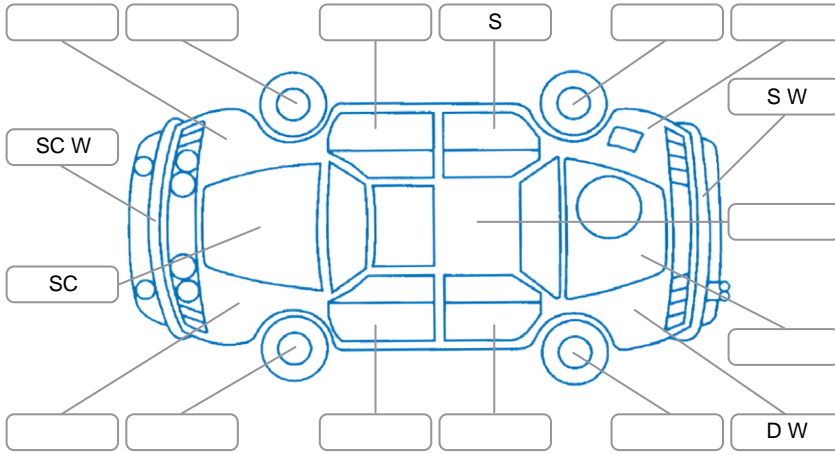

**Key**

S = Scratch    R = Rust    C = Crack    \* = Decals    W = Significant scuffs  
 D = Dent    PT = Paint defect    P = Pin dent    SC = Stone Chips

Note: some defects and blemishes may not be displayed in the diagram

**Body Inspection Comments**

Right fog lite cracked

Conditions During Body Inspection

Dry

**Under Carriage and Under Bonnet Inspection Comments**

**Interior Comments**

Seats:	stains
Carpets:	Good
Panels:	Good
Dashboard:	Good