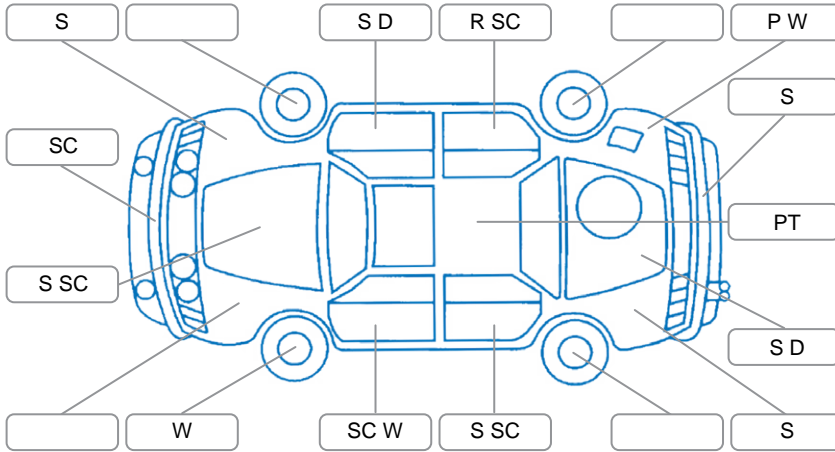

Report ID:	28,243,963	Version:	2
Created:	11 Jun 2026		

Make:	Toyota	Model:	Vitz
Body Style:	Hatchback	Year:	2005
Rego No.:	JPL297	Rego Expiry:	26 Jul 2026
WoF Expiry:	05 Jun 2027	Odometer:	153,506 Kms
Good No.:	28243963	VIN:	7AT0H63EX15004952
Next Service:	no sticker	Service History:	No

Key

S = Scratch R = Rust C = Crack * = Decals W = Significant scuffs
 D = Dent PT = Paint defect P = Pin dent SC = Stone Chips

Note: some defects and blemishes may not be displayed in the diagram

Body Inspection Comments

Conditions During Body Inspection: Dry

Under Carriage and Under Bonnet Inspection Comments

Underbody surface rust
 Engine oil seepage

Interior Comments

Seats:	Average
Carpets:	Average
Panels:	Average
Dashboard:	Average