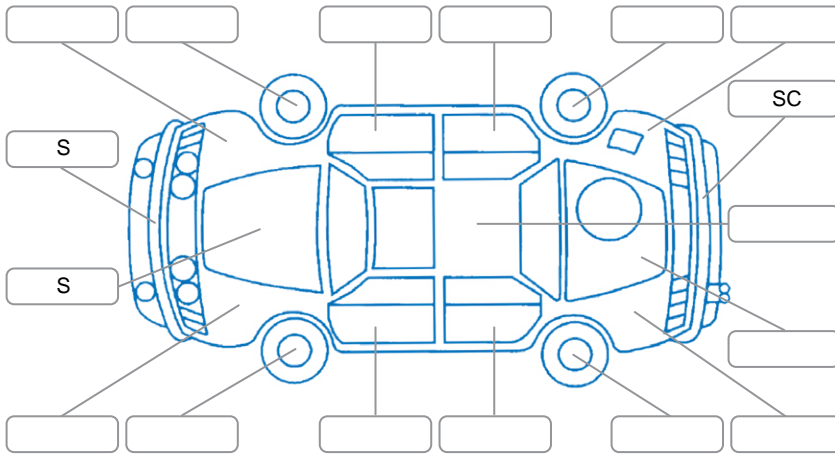

Report ID:	28,243,928	Version:	3
Created:	22 Jun 2026		

Make:	Nissan	Model:	Serena
Body Style:	SUV	Year:	2013
Rego No.:	RLS350	Rego Expiry:	19 Nov 2026
WoF Expiry:	06 Jul 2027	Odometer:	78,130 Kms
Good No.:	28243928	VIN:	7AT0DH3FX25076045
Next Service:	84,150 Kms	Service History:	No

Key
 S = Scratch R = Rust C = Crack * = Decals W = Significant scuffs
 D = Dent PT = Paint defect P = Pin dent SC = Stone Chips

Note: some defects and blemishes may not be displayed in the diagram

Body Inspection Comments

Conditions During Body Inspection: Dry

Under Carriage and Under Bonnet Inspection Comments

Interior Comments

Seats:	Good
Carpets:	Good
Panels:	Good
Dashboard:	Good

General Comments

Road Conditions During Test Drive	Dry		
Engine Timing Mechanism	Timing Chain		
Evidence of Cam Belt Replacement	<input type="checkbox"/> Yes	<input type="checkbox"/> No	Kms
Inspected by:	Daryll Timms		
Published by:	Harry Dodds		
Inspection Date:	12 Jun 2026		